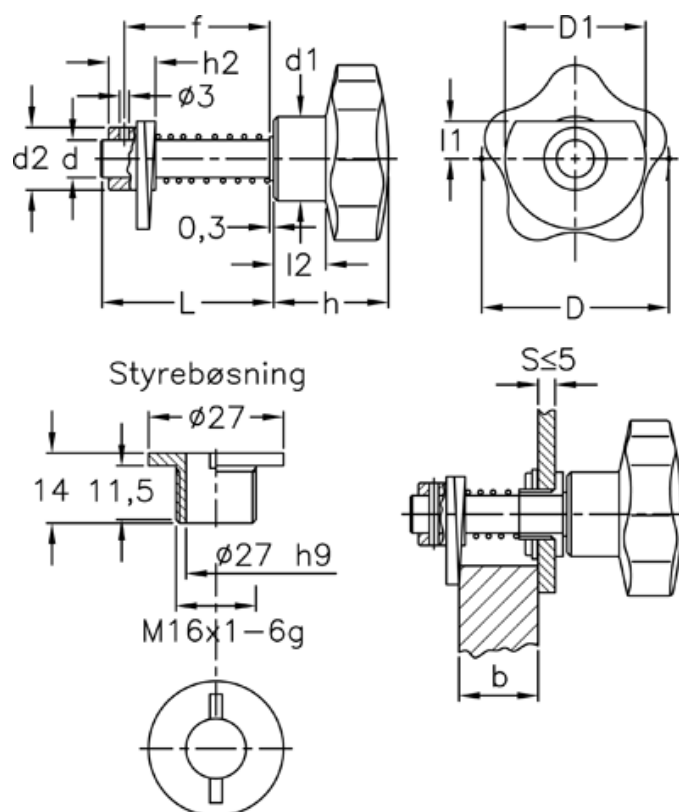

Article number: 2310068451

Description: E+G Latch-type knob
VCK.362/60-2+G-D

Measures

D = 60

d = 12

D1 = 45

d1 = 27

d2 = 20

f = S + b + 11 mm

h = 37

h2 = 15

Hole size = 16 H9

L = 54

l1 = 12

l2 = 17

S+b door thickness S=5 mm = 28-36,5